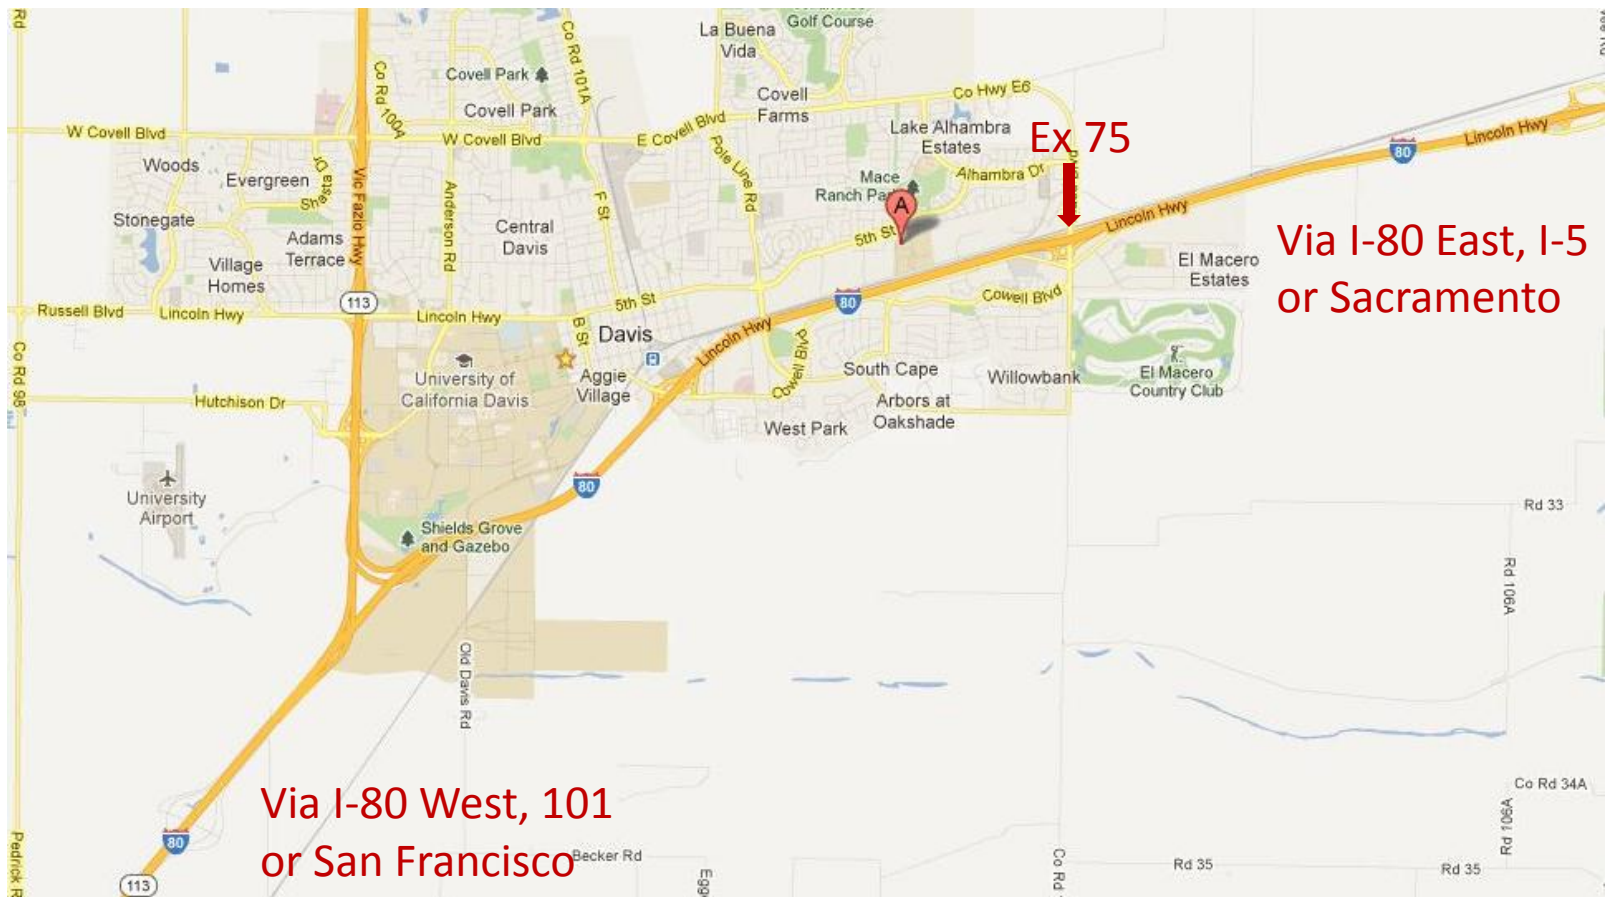

From both I-80 East & West, take exit 75 for Mace Blvd on the east end of Davis.  
Head north (right from the east, left from the west) on Mace.  
Turn left onto 2<sup>nd</sup> st/Co Rd 32A.  
Drive 1 mile. Turn right on Cousteau Pl.  
CMB and parking lots are on the left side of the cul-de-sac.

# CMB to Sudwerk 2001 2<sup>nd</sup> St