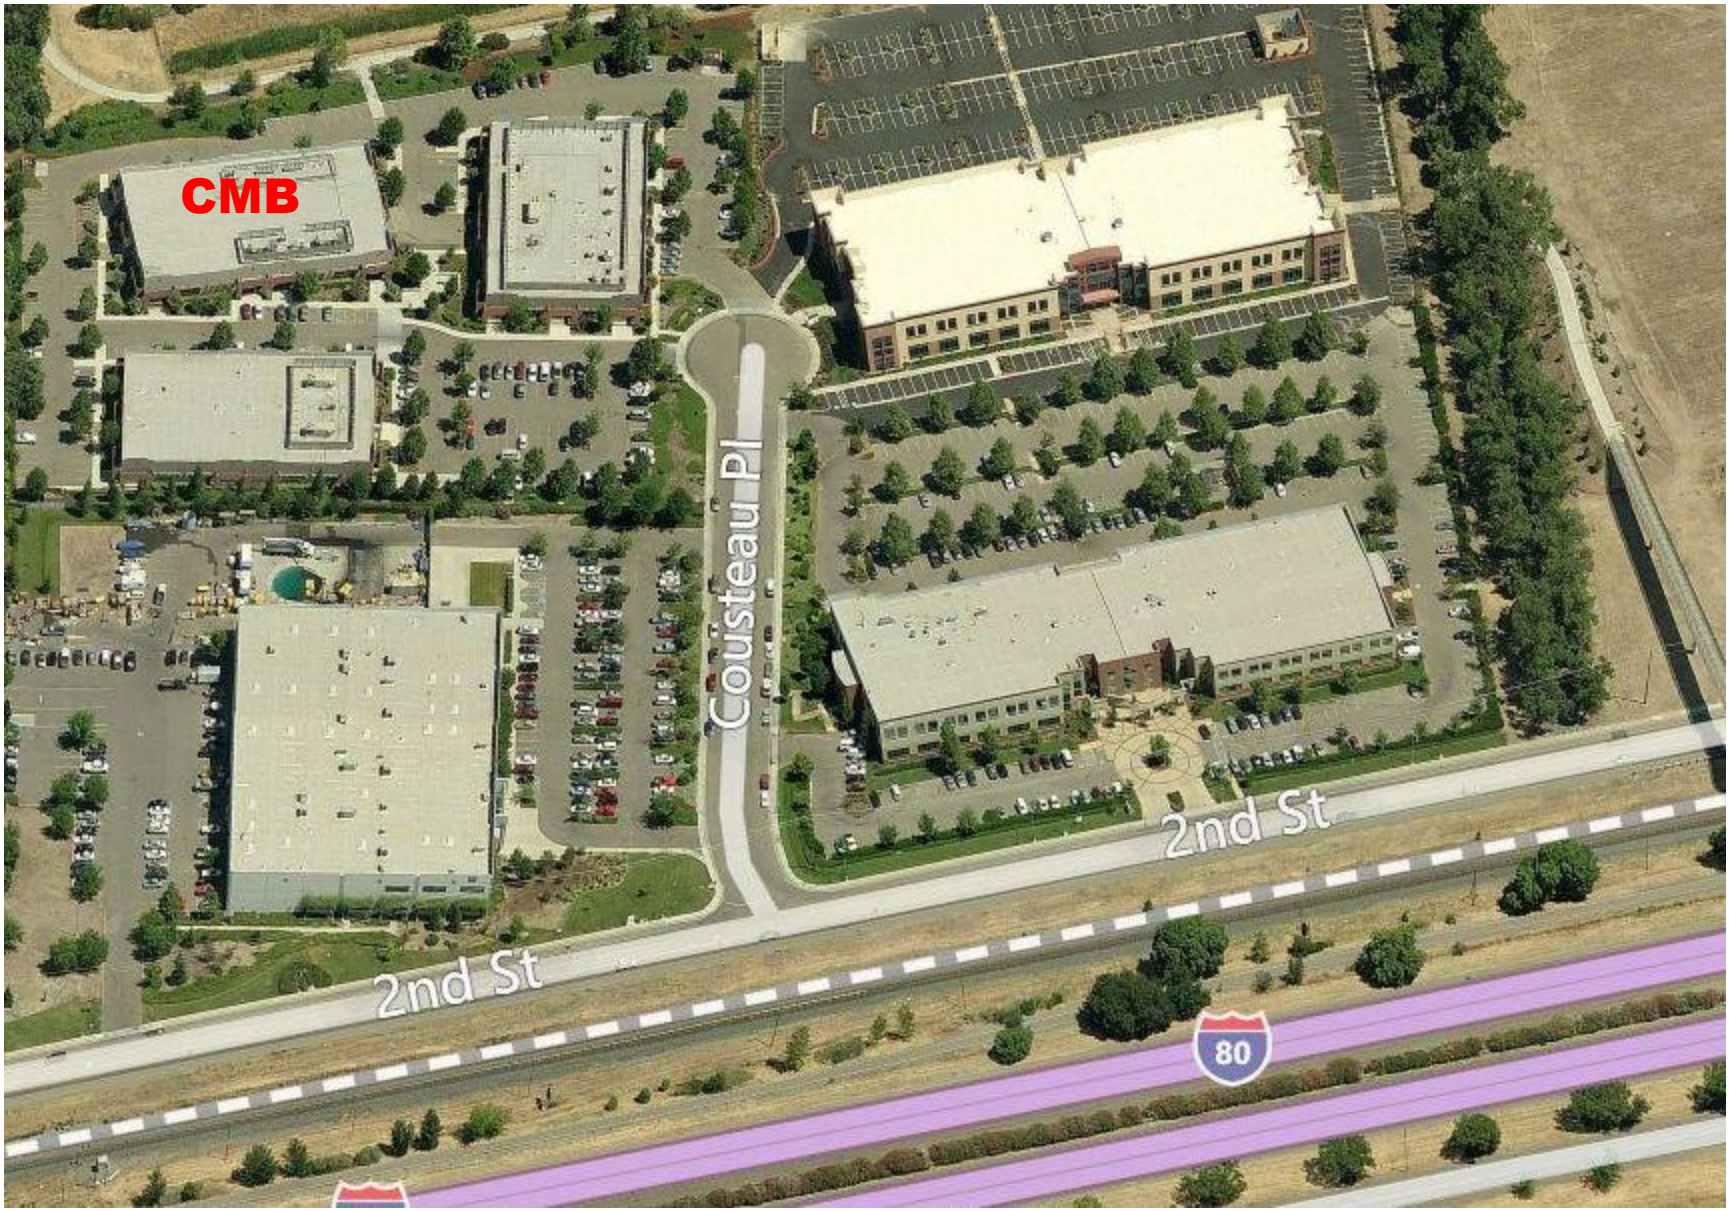

From both I-80 East & West, take exit 75 for Mace Blvd on the east end of Davis.  
Head north (right from the east, left from the west) on Mace.  
Turn left onto 2<sup>nd</sup> st/Co Rd 32A.  
Drive 1 mile. Turn right on Cousteau Pl.  
CMB and parking lots are on the left side of the cul-de-sac.

# CMB to Sudwerk 2001 2<sup>nd</sup> St