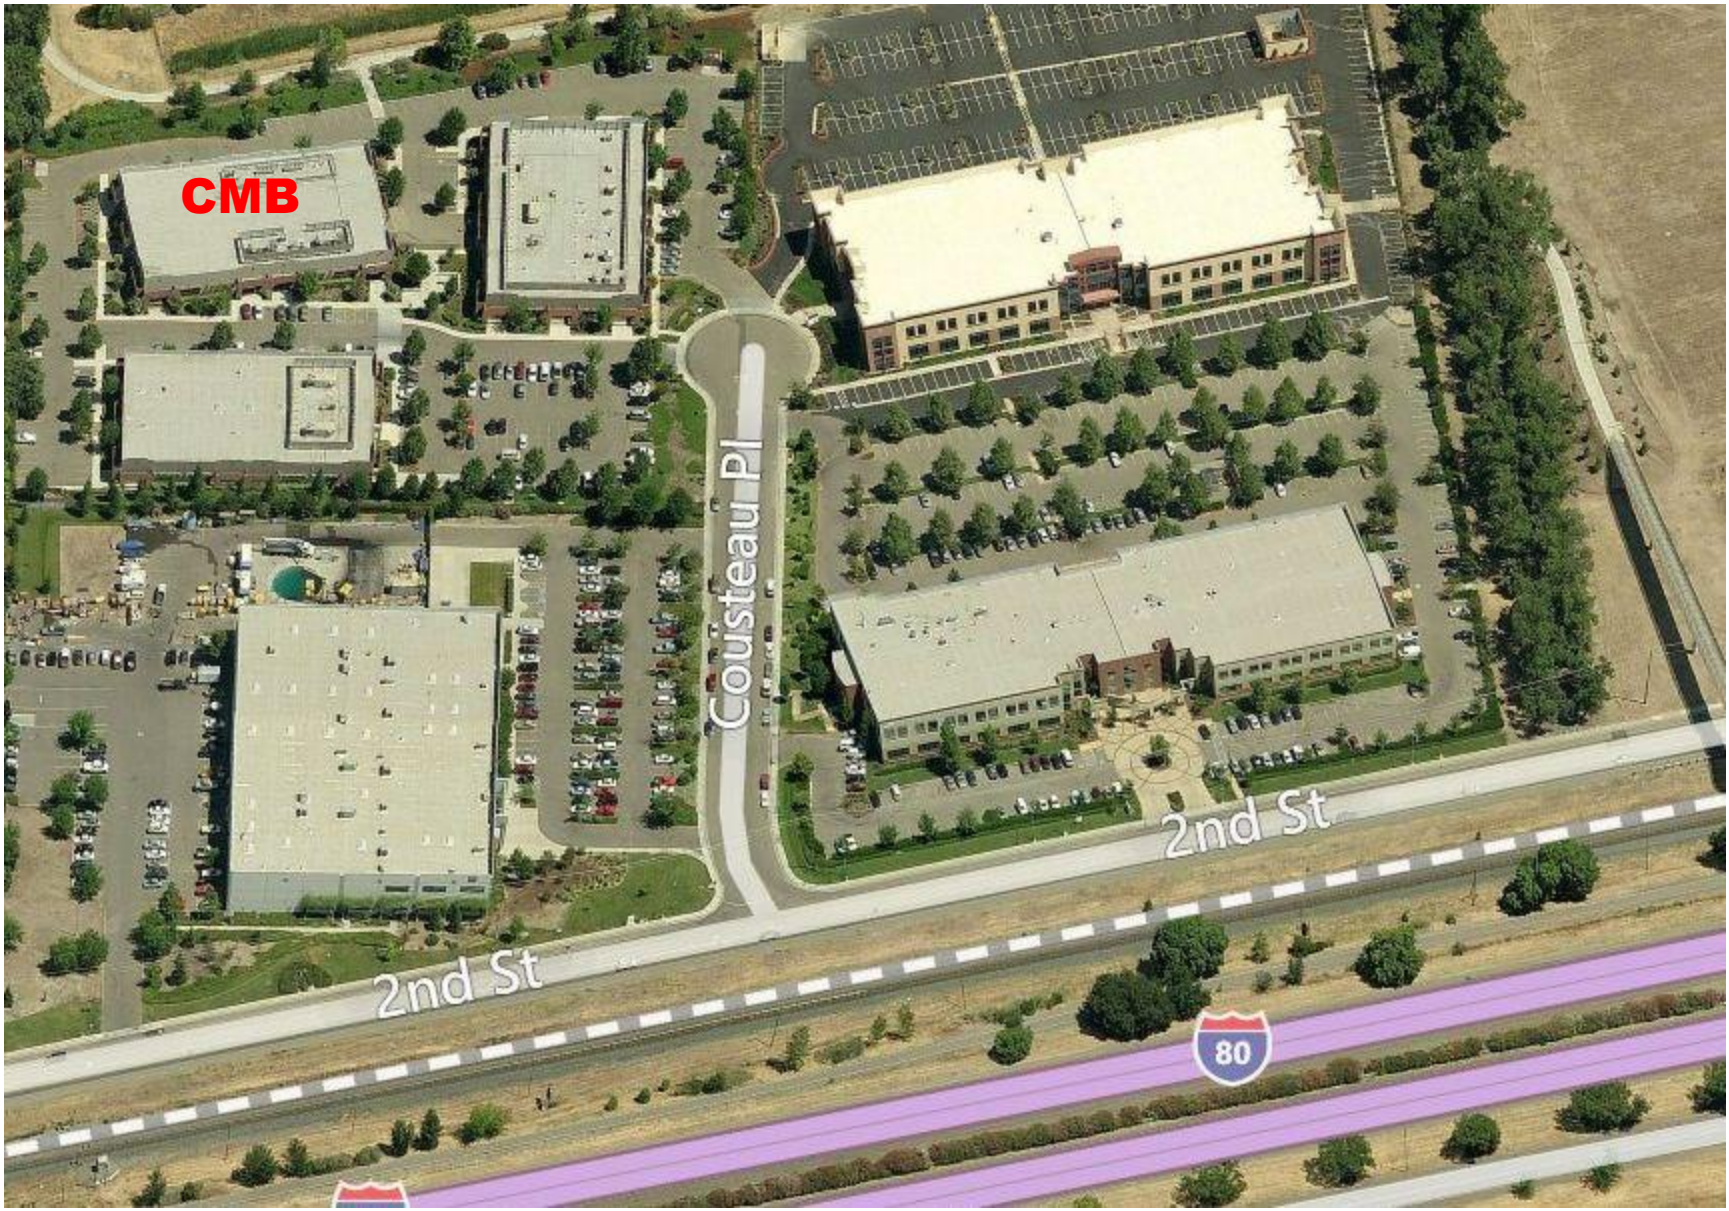

From both I-80 East & West, take exit 75 for Mace Blvd on the east end of Davis.  
Head north (right from the east, left from the west) on Mace.  
Turn left onto 2<sup>nd</sup> st/Co Rd 32A.  
Drive 1 mile. Turn right on Cousteau Pl.  
CMB and parking lots are on the left side of the cul-de-sac.

CMB

Cousteau Pl

2nd St

2nd St

80