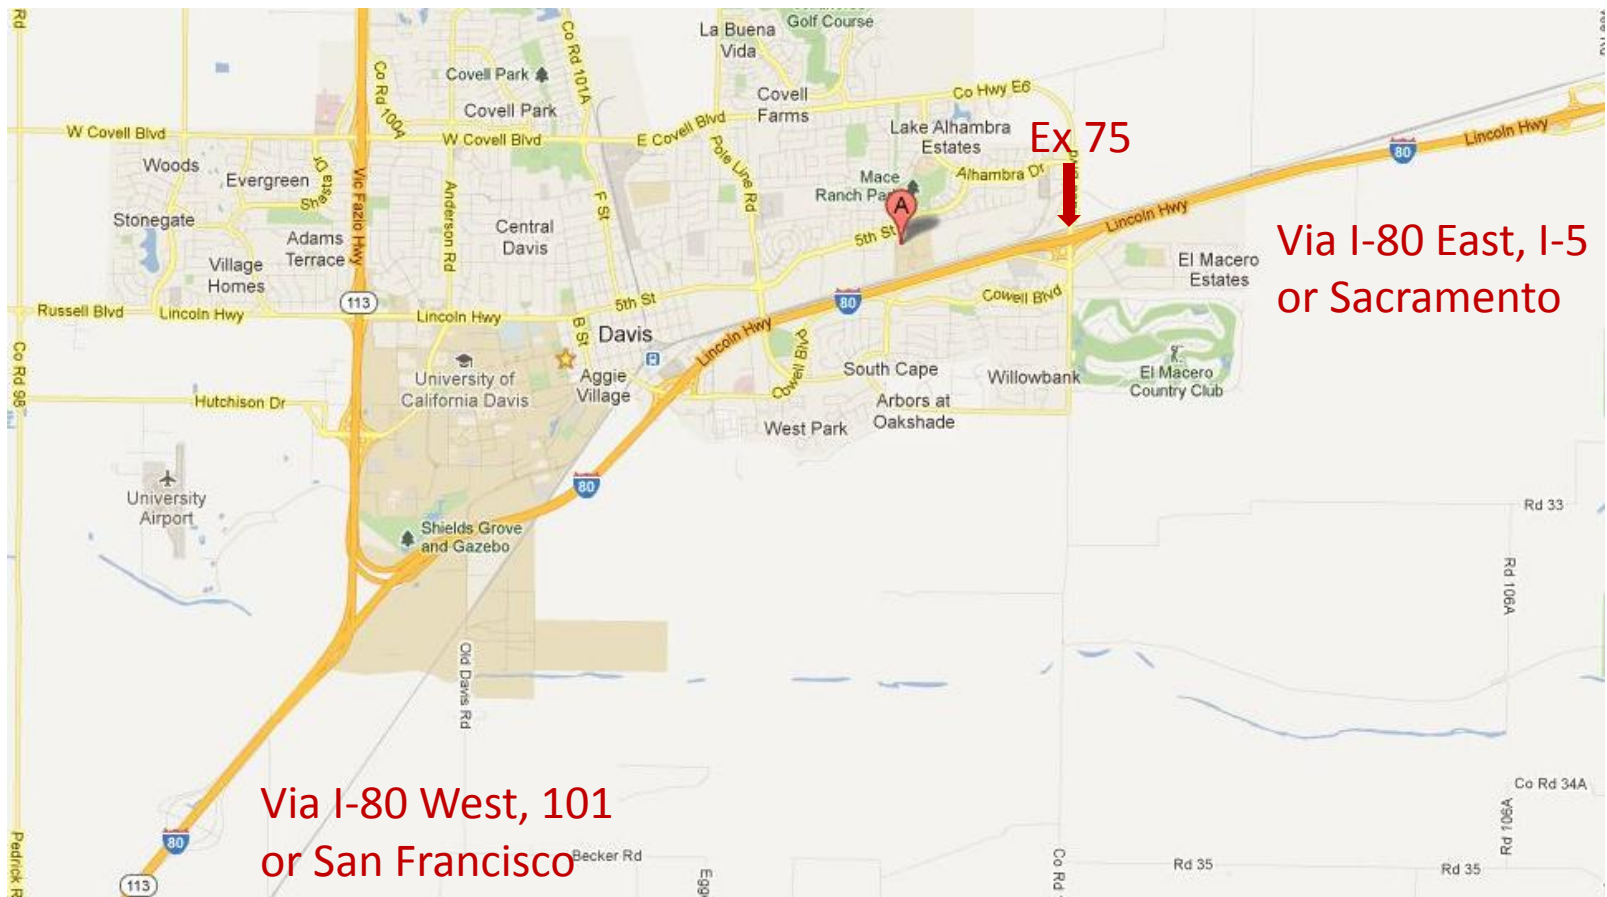

From both I-80 East & West, take exit 75 for Mace Blvd on the east end of Davis.  
Head north (right from the east, left from the west) on Mace.  
Turn left onto 2<sup>nd</sup> st/Co Rd 32A.  
Drive 1 mile. Turn right on Cousteau Pl.  
CMB and parking lots are on the left side of the cul-de-sac.

CMB

Cousteau Pl

2nd St

2nd St

80

# CMB to Sudwerk 2001 2<sup>nd</sup> St